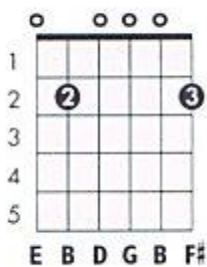

STORMY – CHORD DIAGRAMS PAGE 2

[Intro]

Am7-4 Gmaj7-4 Am7-4 Gmaj7-4

[Verse 1]

Am7-4 Gmaj7-4 Am7-4 Gmaj7-4

You were the sunshine, baby Whenever you smiled

Am7-4 Gmaj7-4 Cmaj7-8

But I call you Stormy today

Am7-4 Gmaj7-4 Am7-4 Gmaj7-4

All of a sudden that ol' rain's fallin' down

Am7-4 Gmaj7-4 Cmaj7-8

And my world is cloudy and gray

B7-4 **B7**

You've gone away // **2 ACCENTS ALA BATMAN**

[Chorus]

Em9-4 A13-4 Em9-4 A13-4

SOLO

1-Am7-4 Gmaj7-4 Am7-4 Gmaj7-4
 2-Am7-4 Gmaj7-4 Cmaj7-8 **REPEAT LINES 1 AND 2**

THEN I'LL CUE LINES 3 AND 4

3-Am7-4 Gmaj7-4 Am7-4 Gmaj7-4
 4-Am7-4 Gmaj7-4 Cmaj7-8 B7-4 **B7//2 ACCENTS**

OUTRO

Em9-4 A13-4 Em9-4 A13-4
 Oh, Stor----my Oh, Stor----my
 Em9-4 A13-4 Em9-4 A13-4
 Oh, Stor----my Oh, Stor----my
 Cmaj7-4 Bm-4 Em9-4 A13-4
 Bring back that sunny day
 Cmaj7-4 Bm-4 Em9-4 A13-4
 Bring back that sunny day
 Em9-4 A13-4 Em9-4 A13-4
 Oh, Stor----my Oh, Stor----my
 Em9-4 A13-4 Em9-4 [A13]
 Oh, Stor----my Oh, Stor----my